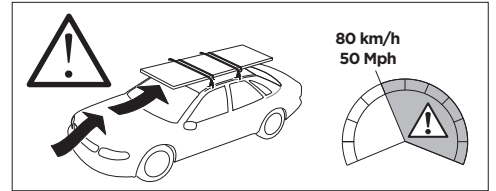

1

Kit 5132

TOYOTA Vitz (XP130), 5-dr Hatchback, 10-
TOYOTA Yaris (XP130), 5-dr Hatchback, 12-

ISO 11154-E

THULE WingBar Evo	THULE WingBar Edge	THULE WingBar	THULE SquareBar	Evo X (scale)	Edge X (scale)
TOYOTA Vitz (XP130), 5-dr Hatchback, 10-				30,5	R
TOYOTA Yaris (XP130), 5-dr Hatchback, 12-				30,5	R

THULE ProBar	THULE SlideBar			X (mm/inch)	
TOYOTA Vitz (XP130), 5-dr Hatchback, 10-				956 mm / 37 5/8"	
TOYOTA Yaris (XP130), 5-dr Hatchback, 12-				956 mm / 37 5/8"	

THULE WingBar Evo	THULE WingBar Edge	THULE WingBar	THULE SquareBar	Evo Y (scale)	Edge Y (scale)
TOYOTA Vitz (XP130), 5-dr Hatchback, 10-				26	I
TOYOTA Yaris (XP130), 5-dr Hatchback, 12-				26	I

THULE ProBar	THULE SlideBar			Y (mm/inch)	
TOYOTA Vitz (XP130), 5-dr Hatchback, 10-				911 mm / 35 7/8"	
TOYOTA Yaris (XP130), 5-dr Hatchback, 12-				911 mm / 35 7/8"	

	W (mm/inch)	Z (mm/inch)
TOYOTA Vitz (XP130), 5-dr Hatchback, 10-	710 mm / 28"	180 mm / 7 1/8"
TOYOTA Yaris (XP130), 5-dr Hatchback, 12-	710 mm / 28"	180 mm / 7 1/8"