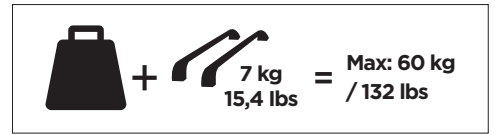

1

Kit 5132

TOYOTA Vitz (XP130), 5-dr Hatchback, 10-
TOYOTA Yaris (XP130), 5-dr Hatchback, 12-

ISO 11154-E

THULE WingBar Evo	THULE WingBar Edge	THULE WingBar	THULE SquareBar	Evo X (scale)	Edge X (scale)
TOYOTA Vitz (XP130), 5-dr Hatchback, 10-				30,5	R
TOYOTA Yaris (XP130), 5-dr Hatchback, 12-				30,5	R

THULE ProBar	THULE SlideBar			X (mm/inch)	
TOYOTA Vitz (XP130), 5-dr Hatchback, 10-				956 mm / 37 5/8"	
TOYOTA Yaris (XP130), 5-dr Hatchback, 12-				956 mm / 37 5/8"	

THULE WingBar Evo	THULE WingBar Edge	THULE WingBar	THULE SquareBar	Evo Y (scale)	Edge Y (scale)
TOYOTA Vitz (XP130), 5-dr Hatchback, 10-				26	I
TOYOTA Yaris (XP130), 5-dr Hatchback, 12-				26	I