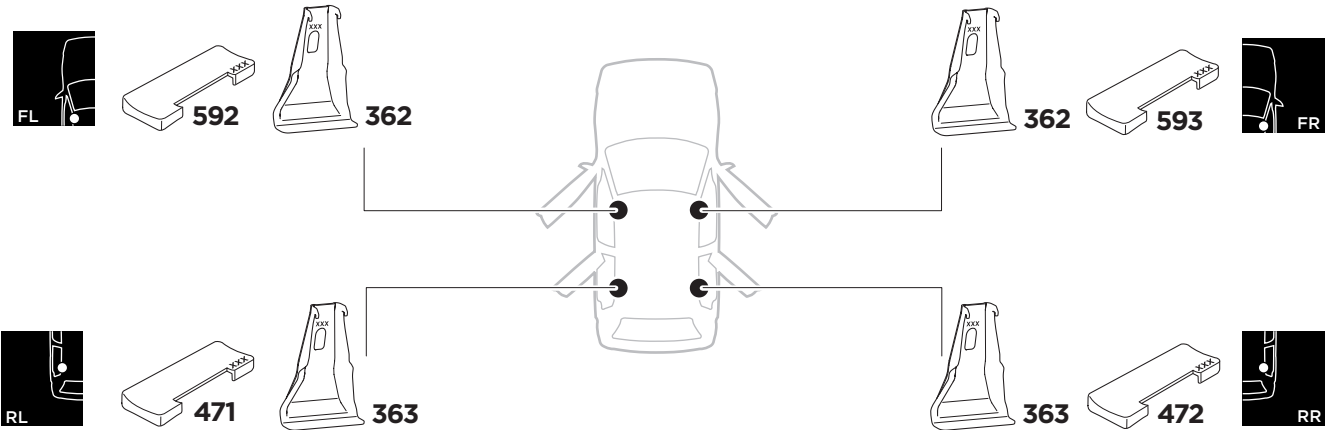

1

Kit 5132

TOYOTA Vitz (XP130), 5-dr Hatchback, 10-
TOYOTA Yaris (XP130), 5-dr Hatchback, 12-

ISO 11154-E

THULE WingBar Evo	THULE WingBar Edge	THULE WingBar	THULE SquareBar	Evo X (scale)	Edge X (scale)
TOYOTA Vitz (XP130), 5-dr Hatchback, 10-				30,5	R
TOYOTA Yaris (XP130), 5-dr Hatchback, 12-				30,5	R

THULE ProBar	THULE SlideBar			X (mm/inch)	
TOYOTA Vitz (XP130), 5-dr Hatchback, 10-				956 mm / 37 5/8"	
TOYOTA Yaris (XP130), 5-dr Hatchback, 12-				956 mm / 37 5/8"	

THULE WingBar Evo	THULE WingBar Edge	THULE WingBar	THULE SquareBar	Evo Y (scale)	Edge Y (scale)
TOYOTA Vitz (XP130), 5-dr Hatchback, 10-				26	I
TOYOTA Yaris (XP130), 5-dr Hatchback, 12-				26	I

THULE ProBar	THULE SlideBar			Y (mm/inch)	
TOYOTA Vitz (XP130), 5-dr Hatchback, 10-				911 mm / 35 7/8"	
TOYOTA Yaris (XP130), 5-dr Hatchback, 12-				911 mm / 35 7/8"	

	W (mm/inch)	Z (mm/inch)
TOYOTA Vitz (XP130), 5-dr Hatchback, 10-	710 mm / 28"	180 mm / 7 1/8"
TOYOTA Yaris (XP130), 5-dr Hatchback, 12-	710 mm / 28"	180 mm / 7 1/8"