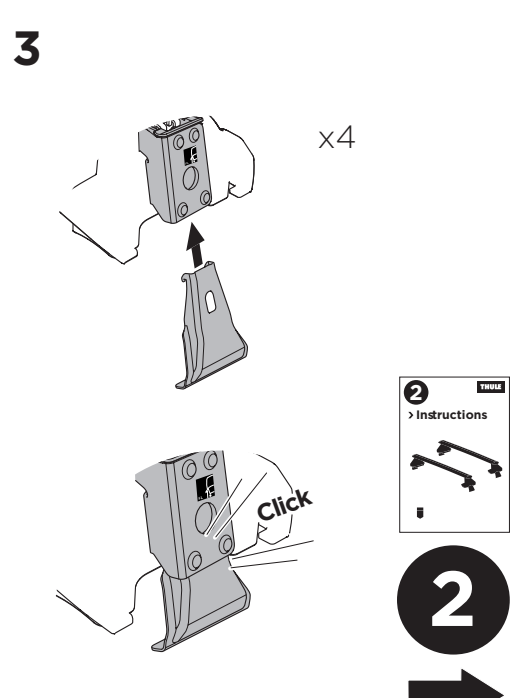

1

Kit 5132

TOYOTA Vitz (XP130), 5-dr Hatchback, 10-
TOYOTA Yaris (XP130), 5-dr Hatchback, 12-

ISO 11154-E

THULE WingBar Evo	THULE WingBar Edge	THULE WingBar	THULE SquareBar	Evo X (scale)	Edge X (scale)
TOYOTA Vitz (XP130), 5-dr Hatchback, 10-				30,5	R
TOYOTA Yaris (XP130), 5-dr Hatchback, 12-				30,5	R

THULE ProBar	THULE SlideBar			X (mm/inch)	
TOYOTA Vitz (XP130), 5-dr Hatchback, 10-				956 mm / 37 5/8"	
TOYOTA Yaris (XP130), 5-dr Hatchback, 12-				956 mm / 37 5/8"	

THULE WingBar Evo	THULE WingBar Edge	THULE WingBar	THULE SquareBar	Evo Y (scale)	Edge Y (scale)
TOYOTA Vitz (XP130), 5-dr Hatchback, 10-				26	I
TOYOTA Yaris (XP130), 5-dr Hatchback, 12-				26	I

THULE ProBar	THULE SlideBar			Y (mm/inch)	
TOYOTA Vitz (XP130), 5-dr Hatchback, 10-				911 mm / 35 7/8"	
TOYOTA Yaris (XP130), 5-dr Hatchback, 12-				911 mm / 35 7/8"	

	W (mm/inch)	Z (mm/inch)
TOYOTA Vitz (XP130), 5-dr Hatchback, 10-	710 mm / 28"	180 mm / 7 1/8"
TOYOTA Yaris (XP130), 5-dr Hatchback, 12-	710 mm / 28"	180 mm / 7 1/8"