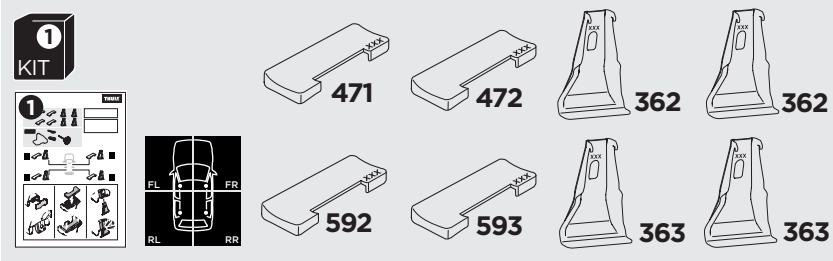

1

Kit 5132

TOYOTA Vitz (XP130), 5-dr Hatchback, 10-
TOYOTA Yaris (XP130), 5-dr Hatchback, 12-

ISO 11154-E

THULE WingBar Evo	THULE WingBar Edge	THULE WingBar	THULE SquareBar	Evo X (scale)	Edge X (scale)
TOYOTA Vitz (XP130), 5-dr Hatchback, 10-				30,5	R
TOYOTA Yaris (XP130), 5-dr Hatchback, 12-				30,5	R

THULE ProBar	THULE SlideBar			X (mm/inch)	
TOYOTA Vitz (XP130), 5-dr Hatchback, 10-				956 mm / 37 5/8"	
TOYOTA Yaris (XP130), 5-dr Hatchback, 12-				956 mm / 37 5/8"	

THULE WingBar Evo	THULE WingBar Edge	THULE WingBar	THULE SquareBar	Evo Y (scale)	Edge Y (scale)
TOYOTA Vitz (XP130), 5-dr Hatchback, 10-				26	I
TOYOTA Yaris (XP130), 5-dr Hatchback, 12-				26	I

THULE ProBar	THULE SlideBar			Y (mm/inch)	
TOYOTA Vitz (XP130), 5-dr Hatchback, 10-				911 mm / 35 7/8"	
TOYOTA Yaris (XP130), 5-dr Hatchback, 12-				911 mm / 35 7/8"	

	W (mm/inch)	Z (mm/inch)
TOYOTA Vitz (XP130), 5-dr Hatchback, 10-	710 mm / 28"	180 mm / 7 1/8"
TOYOTA Yaris (XP130), 5-dr Hatchback, 12-	710 mm / 28"	180 mm / 7 1/8"