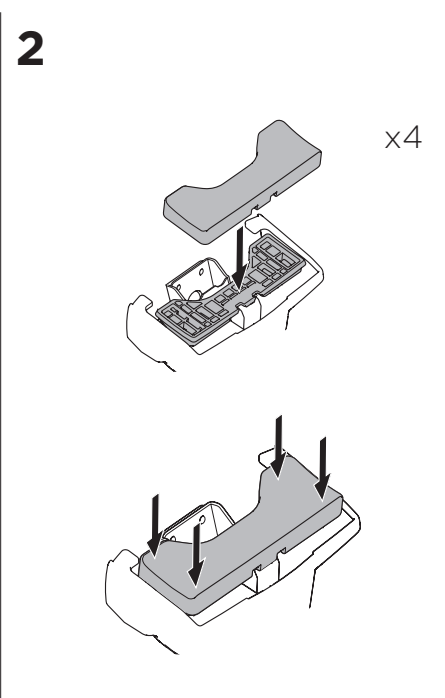

1

Kit 5132

TOYOTA Vitz (XP130), 5-dr Hatchback, 10-
TOYOTA Yaris (XP130), 5-dr Hatchback, 12-

ISO 11154-E

THULE WingBar Evo	THULE WingBar Edge	THULE WingBar	THULE SquareBar	Evo X (scale)	Edge X (scale)
TOYOTA Vitz (XP130), 5-dr Hatchback, 10-				30,5	R
TOYOTA Yaris (XP130), 5-dr Hatchback, 12-				30,5	R

THULE ProBar	THULE SlideBar			X (mm/inch)	
TOYOTA Vitz (XP130), 5-dr Hatchback, 10-				956 mm / 37 5/8"	
TOYOTA Yaris (XP130), 5-dr Hatchback, 12-				956 mm / 37 5/8"	

THULE WingBar Evo	THULE WingBar Edge	THULE WingBar	THULE SquareBar	Evo Y (scale)	Edge Y (scale)
TOYOTA Vitz (XP130), 5-dr Hatchback, 10-				26	I
TOYOTA Yaris (XP130), 5-dr Hatchback, 12-				26	I